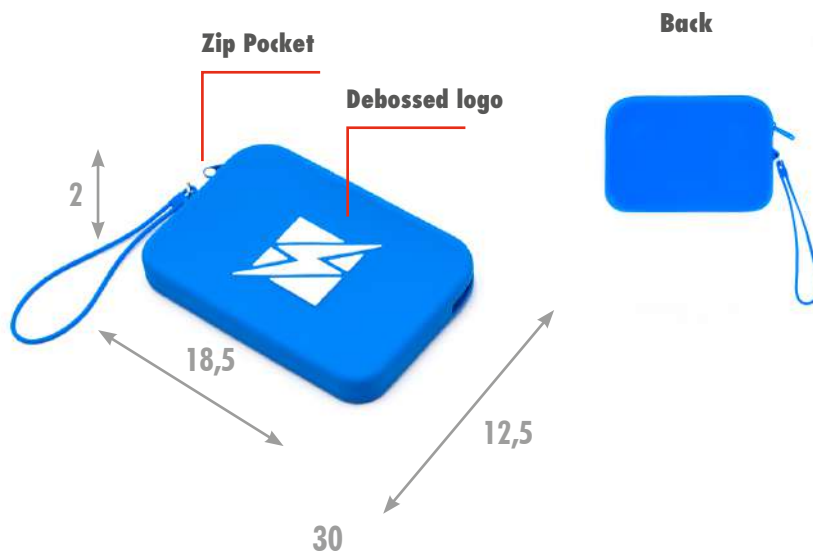

TESSUTO / FABRIC

100% Silicone/Silicon

AVAILABLE UNTIL
2027

BAGS
LINE

Zeus
veste gli dei