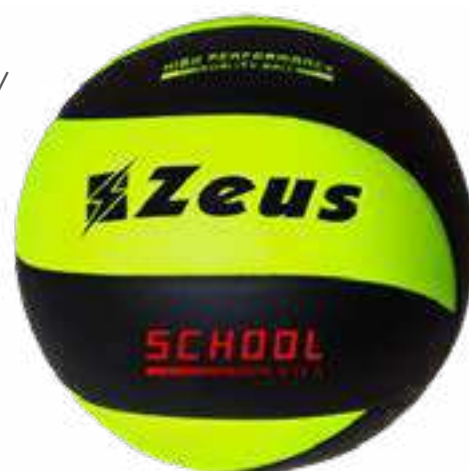

COLORI / COLORS

Nero-Giallo Fluo (BLACK-YELLOW FLUO)

MISURE Size	PESO Weight
5	200 - 220 g