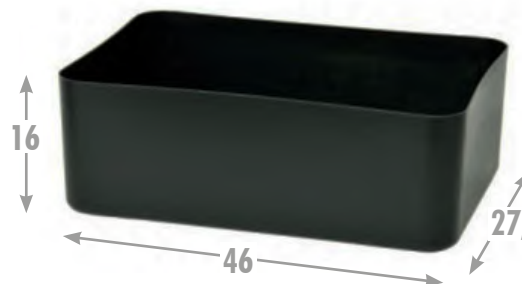

Fondo Rigido **MEDIUM**

MISURE / MEASURES

46x27x16 cm

Fondo rigido per scarpiera/
Rigid bottom for shoe rack

**AVAILABLE UNTIL
2027**

Nero
BLACK