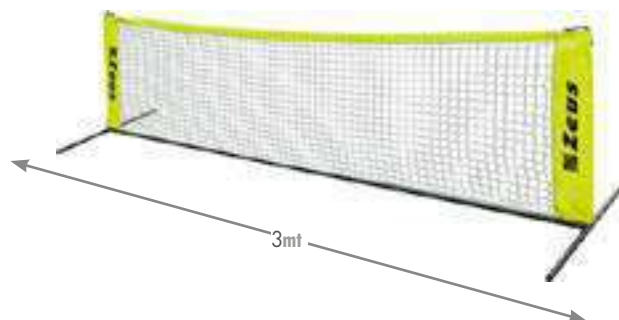

SOCCER TENNIS SET

MISURE / MEASURES

3 mt x 85 cm

MATERIALE / MATERIAL

Struttura in acciaio/
Steel structure

Kit calcio-tennis utilizzabile su terreni sintetici e indoor/
Football-tennis kit for synthetic and indoor grounds

AVAILABLE UNTIL

2027

SOCCER TENNIS+VOLLEY+BADMINTON SET

MISURE / MEASURES

Set regolabile da 1 a 2 mt/
Adjustable set from 1 to 2 meters