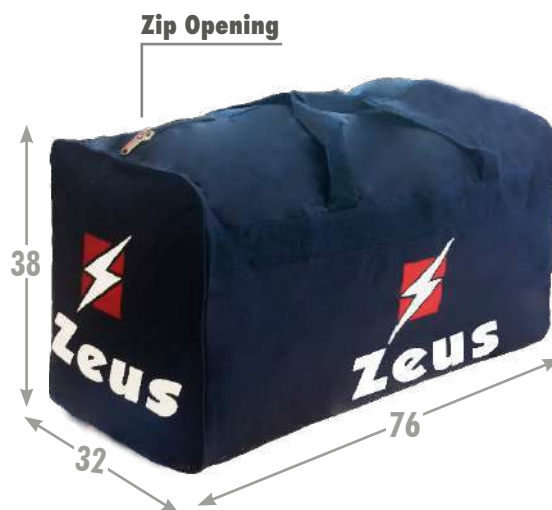

TESSUTO / FABRIC

70% Nylon - 30% Poliestere/Polyester

AVAILABLE UNTIL
2027