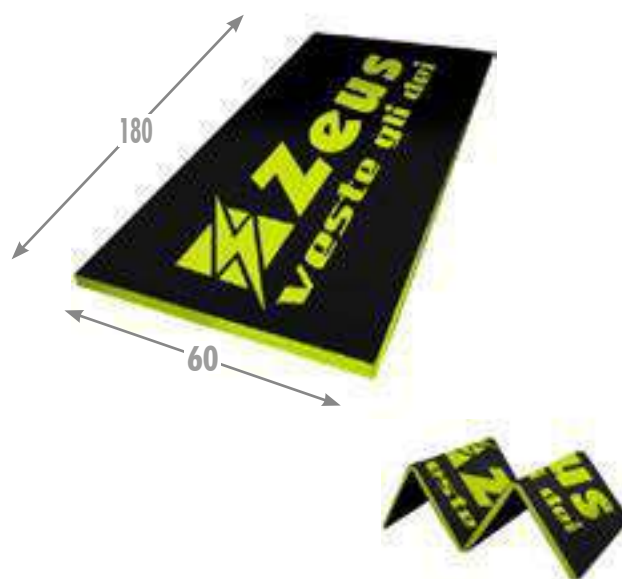

Exterior: 100% PVC

Materassino stuoia pieghevole per esercizi, ideale per il fitness/
Foldable exercise mat, ideal for fitness.

AVAILABLE UNTIL
2027

STUOIA FIT

MISURE / MEASURES

60x160x0,7 cm

MATERIALE / MATERIAL