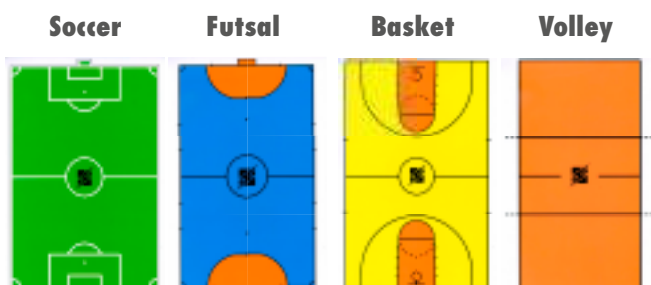

COACH BOARD

MATERIALE / MATERIAL

100% Ecopelle/Eco-leather

DESCRIZIONE / DESCRIPTION

Coach Board

CONTENUTO / CONTENTS

AVAILABLE UNTIL
2027