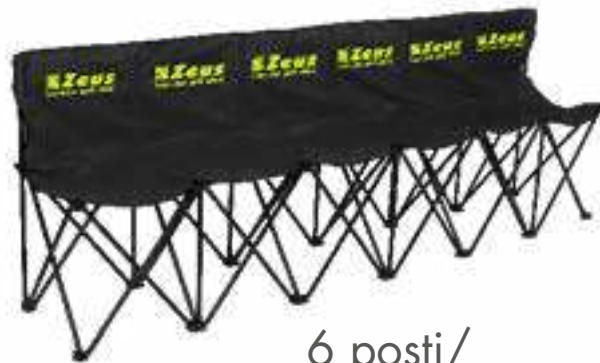

PLAYER SEATS

MISURE / MEASURES

aperto/open: 270x48x78 cm

chiuso/closed: 80x46 cm

seduta/seat 40x40

peso/weight: 11 kg

MATERIALE / MATERIAL

struttura in acciaio, seduta e schienale

in tessuto di alta qualità/

steel structure, seat and back in high quality fabric

6 posti/
6 seats

La panchina è fornita con la sua borsa per il trasporto. Capacità: 90 kg per seduta/
The bench is supplied with its carrying bag. Capacity: 90 kg per seat.

AVAILABLE UNTIL
2027